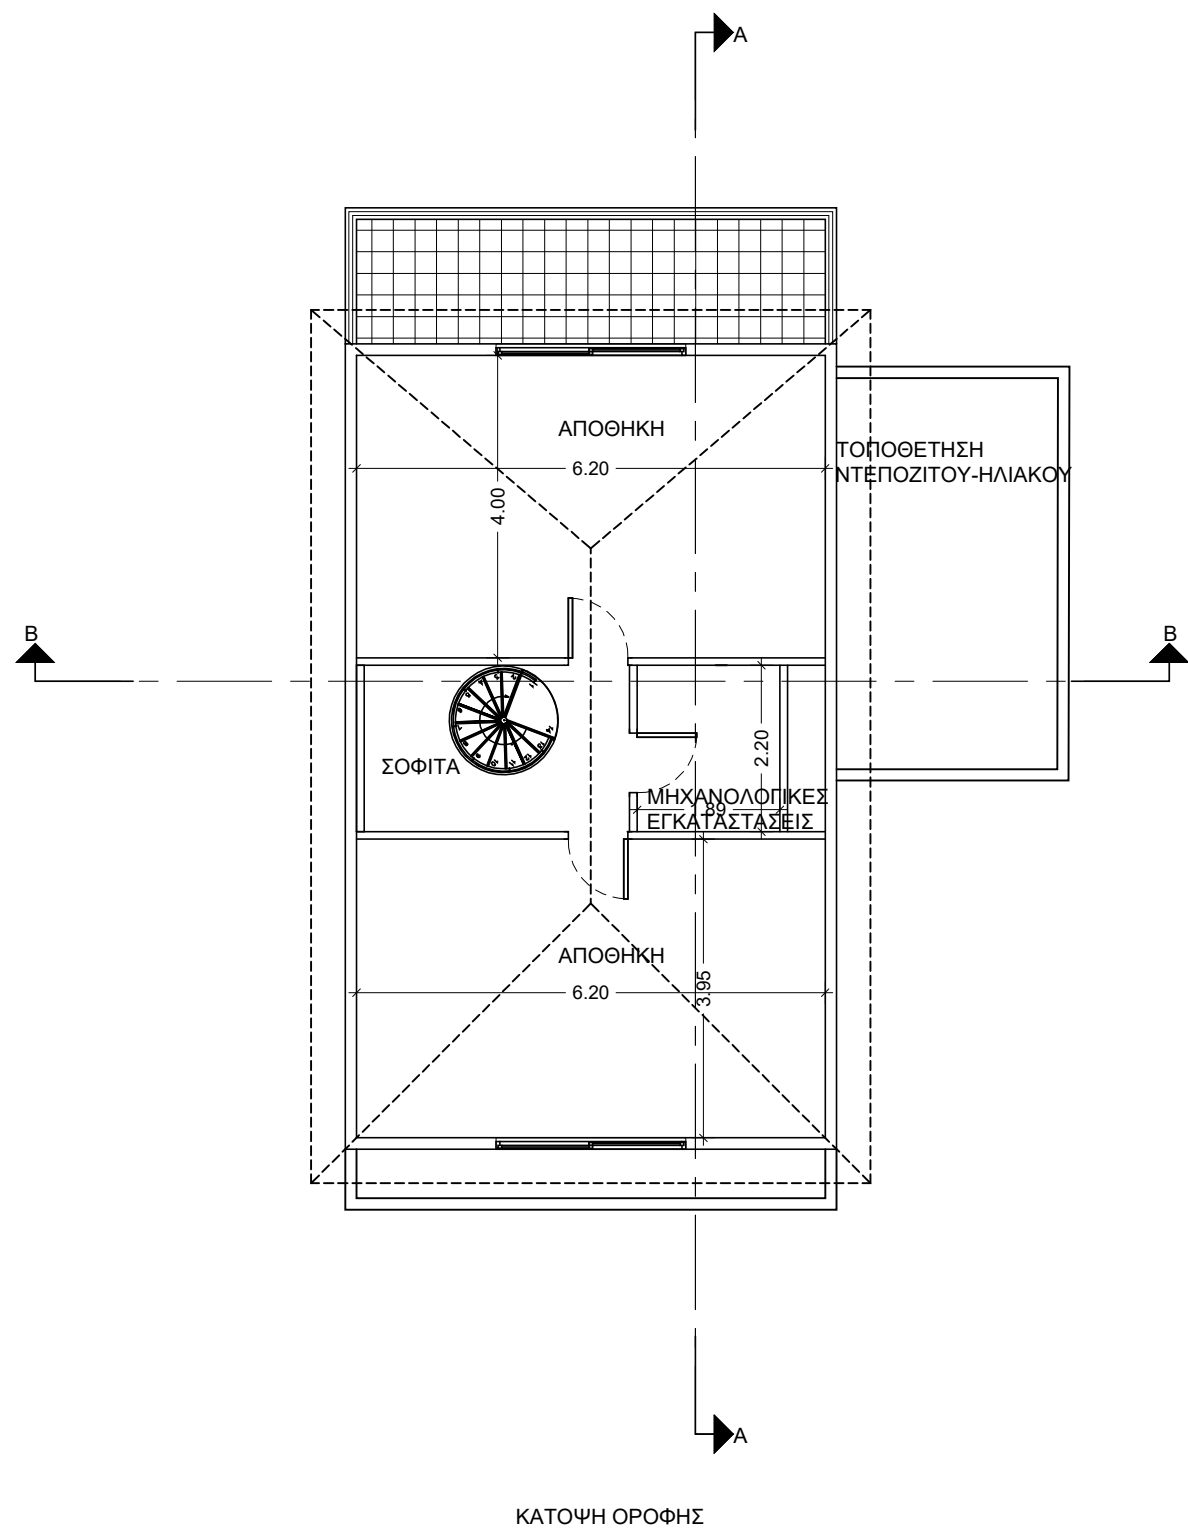

architect

Afroditi Zachariou

e-mail:
aphrodite.zachariou@mail.com
Tel: 99920624

Etek Reg.No A169163

Project / Έργο :

9 ΚΑΤΟΙΚΙΕΣ ΤΕΜ .123

Location / Τοποθεσία:

ΚΟΛΟΣΣΙ

Owners - Ιδιοκτήτες:

Κ.ΚΟΚΟΤΣΙΣ CONSTRUCTORS
& DEVELOPERS

Afroditi Zachariou
Bsc & Msc Architect Engineer
Etek Reg. No. 169163

Architects - Engineers

Designed by :

A.Z

Project No:

Αρ. Έργου:

1. Αναθεωρήσεις .....

Date - Ημερομ. :

04
2022

Sheet Title / Τίτλος Σχεδίου :

ΣΟΦΙΤΑ-ΟΡΟΦΗ

Scale - Κλίμακα :

Sheet No:
Αριθμός
Σχεδίου :

Αρ. H5-02