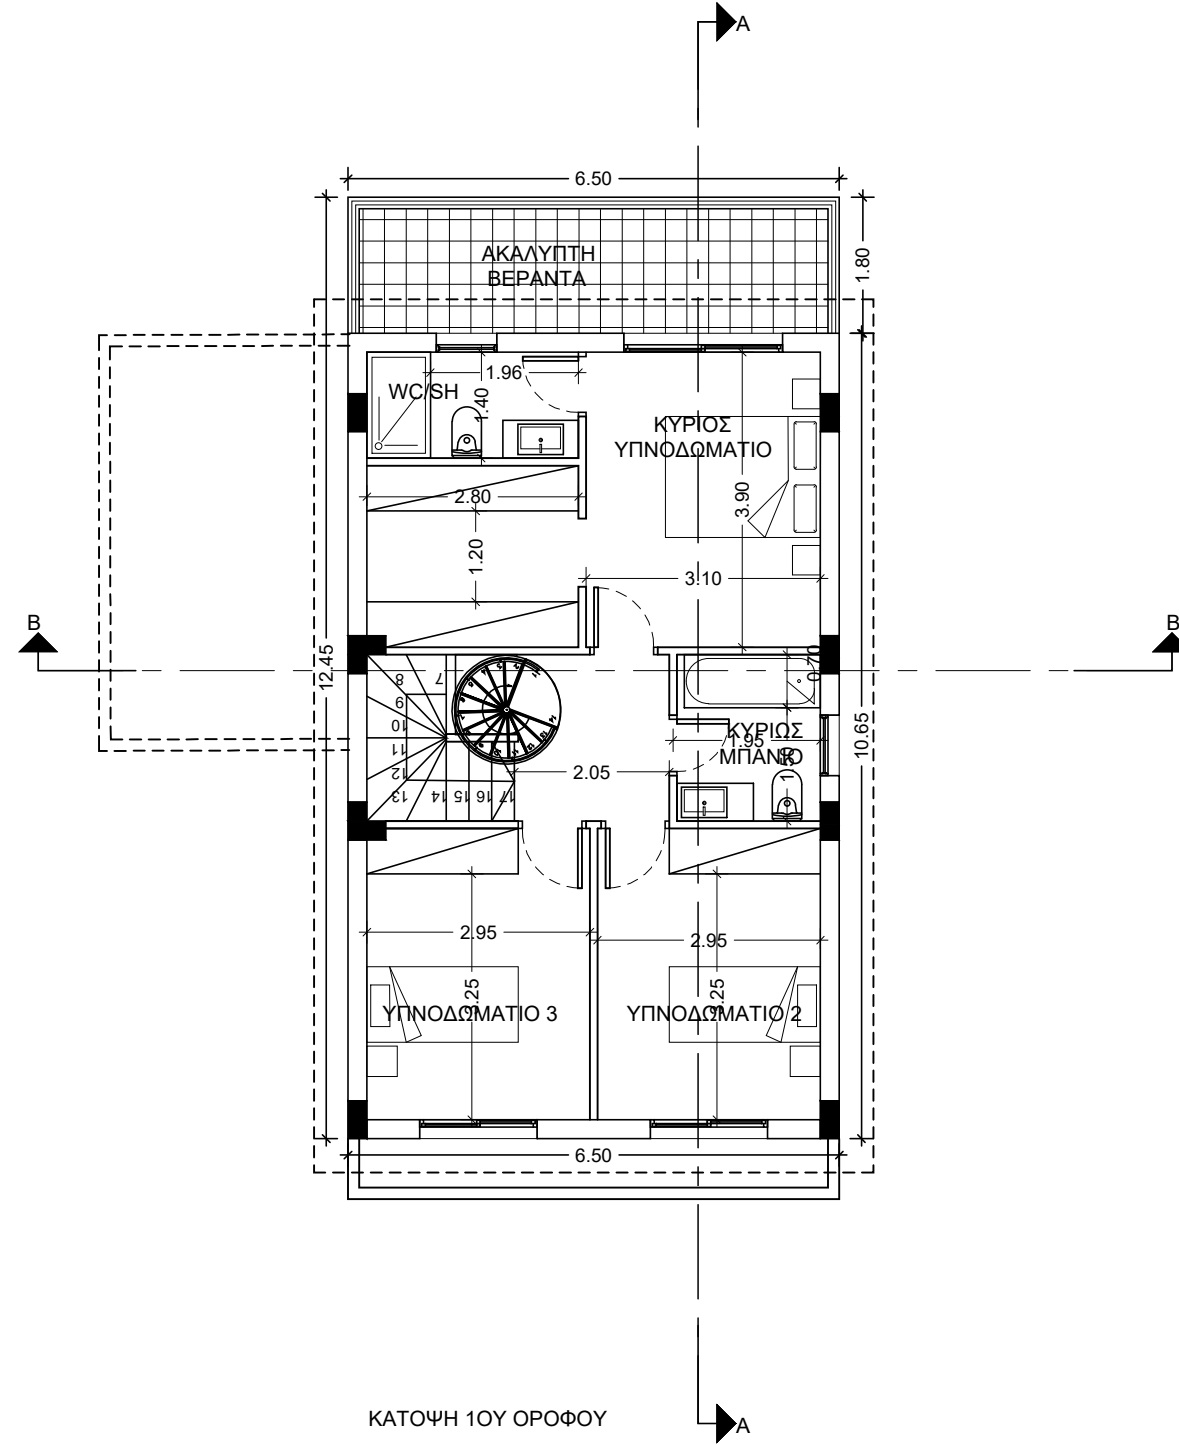

ΚΑΤΟΙΚΙΑ 6

architect

afroditiZachariou

e-mail:
aphrodite.zachariou@mail.com
Tel: 99920624

ETEK Reg.No A169163

Project / Έργο :

9 ΚΑΤΟΙΚΙΕΣ ΤΕΜ .123

Location / Τοποθεσία:

ΚΟΛΟΣΣΙ

Owners - Ιδιοκτήτες:

Κ.ΚΟΚΟΤΣΙΣ CONSTRUCTORS
& DEVELOPERS

afroditiZachariou
Bsc & Msc Architect Engineer
Etek Reg. No. 169163

Architects - Engineers

Designed by :

A.Z

Project No:

Αρ. Έργου:

1. Αναθεωρήσεις .....

Date - Ημερομ. :

04
2022

Sheet Title / Τίτλος Σχεδίου :

ΙΣΟΓΕΙΟ-ΟΡΟΦΟΣ

Scale - Κλίμακα :

Sheet No:
Αριθμός
Σχεδίου :

Αρ. H6-01